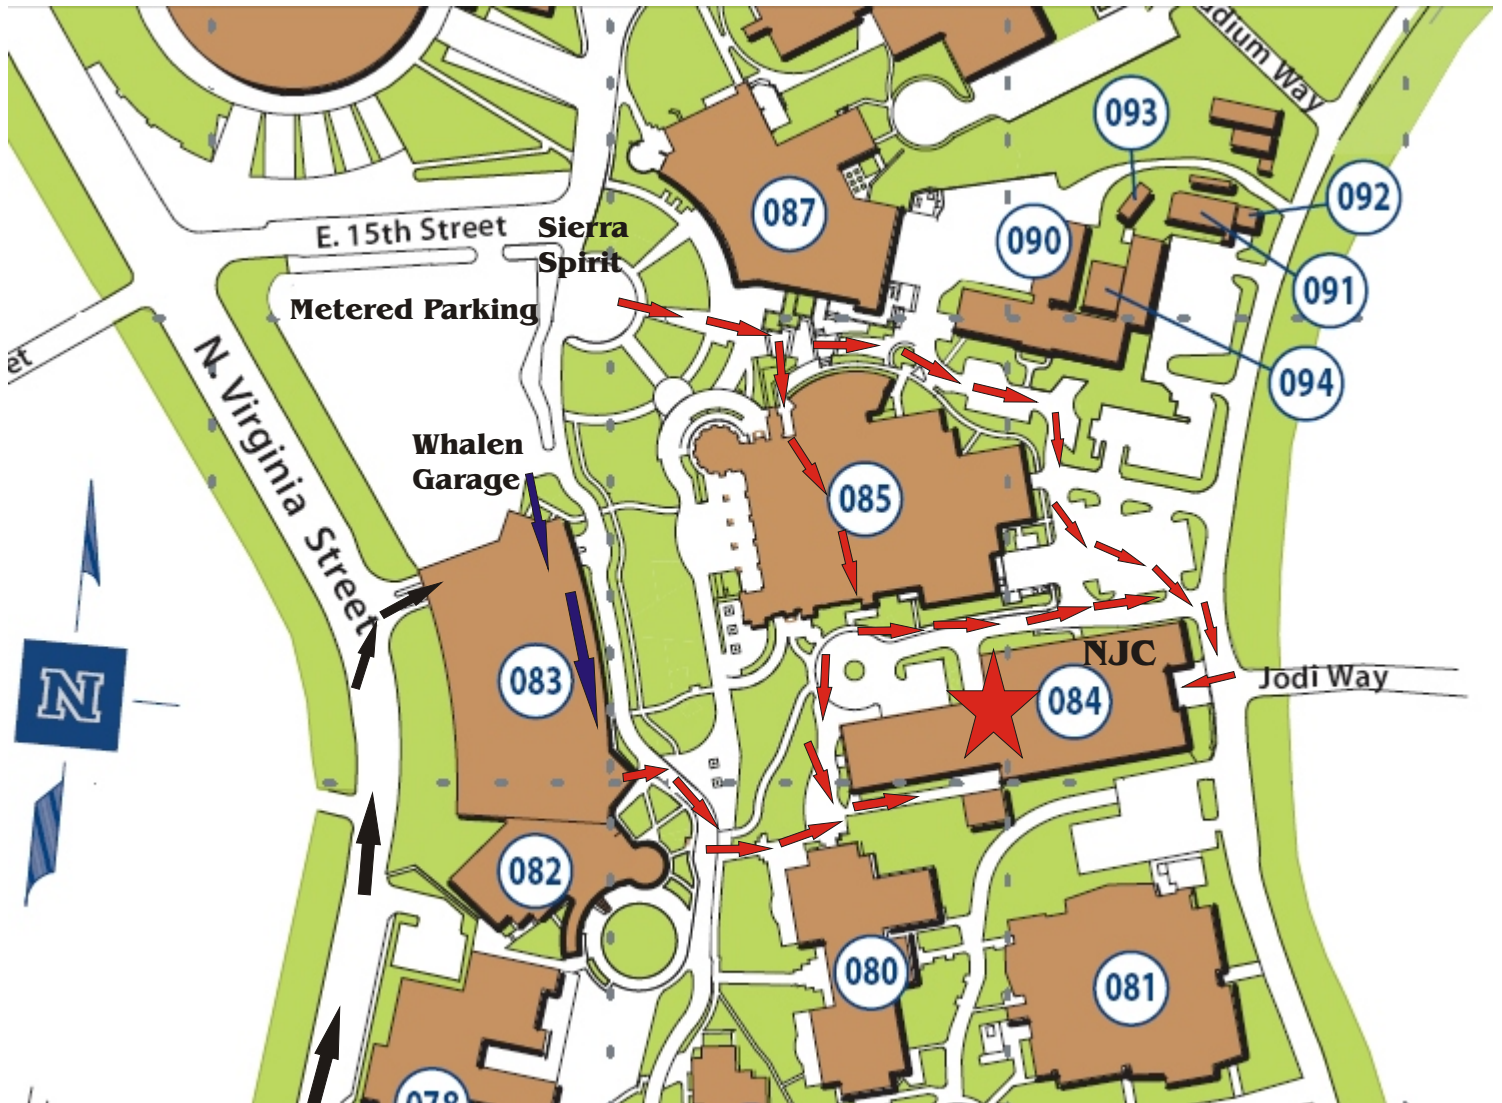

-  **Black Arrow= Driving to Whalen Parking Garage (083)**
-  **Red Arrow = Walking to NJC (084)**

TO PARK IN THE WHALEN GARAGE, TAKE VIRGINIA ST. EXIT NORTH OFF I80 (IF COMING FROM DOWNTOWN, CONTINUE NORTH ON VIRGINIA STREET ACROSS I80). TURN INTO THE WHALEN PARKING GARAGE (083). PARK ON THE 5TH FLOOR ALONG THE CAMPUS EDGE (OPPOSITE THE GARAGE ENTRANCE). PARKING IS \$5.00. OR, YOU CAN GO DIRECTLY TO NJC (084) AND THE RECEPTIONIST WILL ISSUE YOU A DAILY OR WEEKLY PARKING PERMIT FOR THE GARAGE.

ALTERNATELY, THE SIERRA SPIRIT FREE SHUTTLE WILL DROP YOU OFF ON E. 15TH STREET. FOLLOW THE ARROWS AROUND TO THE FRONT OF NJC (JODI WAY). FOR THOSE WHO WISH TO AVOID THE STAIRS, CUT THROUGH THE KNOWLEDGE CENTER (085) AND GO AROUND TO THE FRONT OR COME IN THE SIDE ENTRANCE TO NJC.